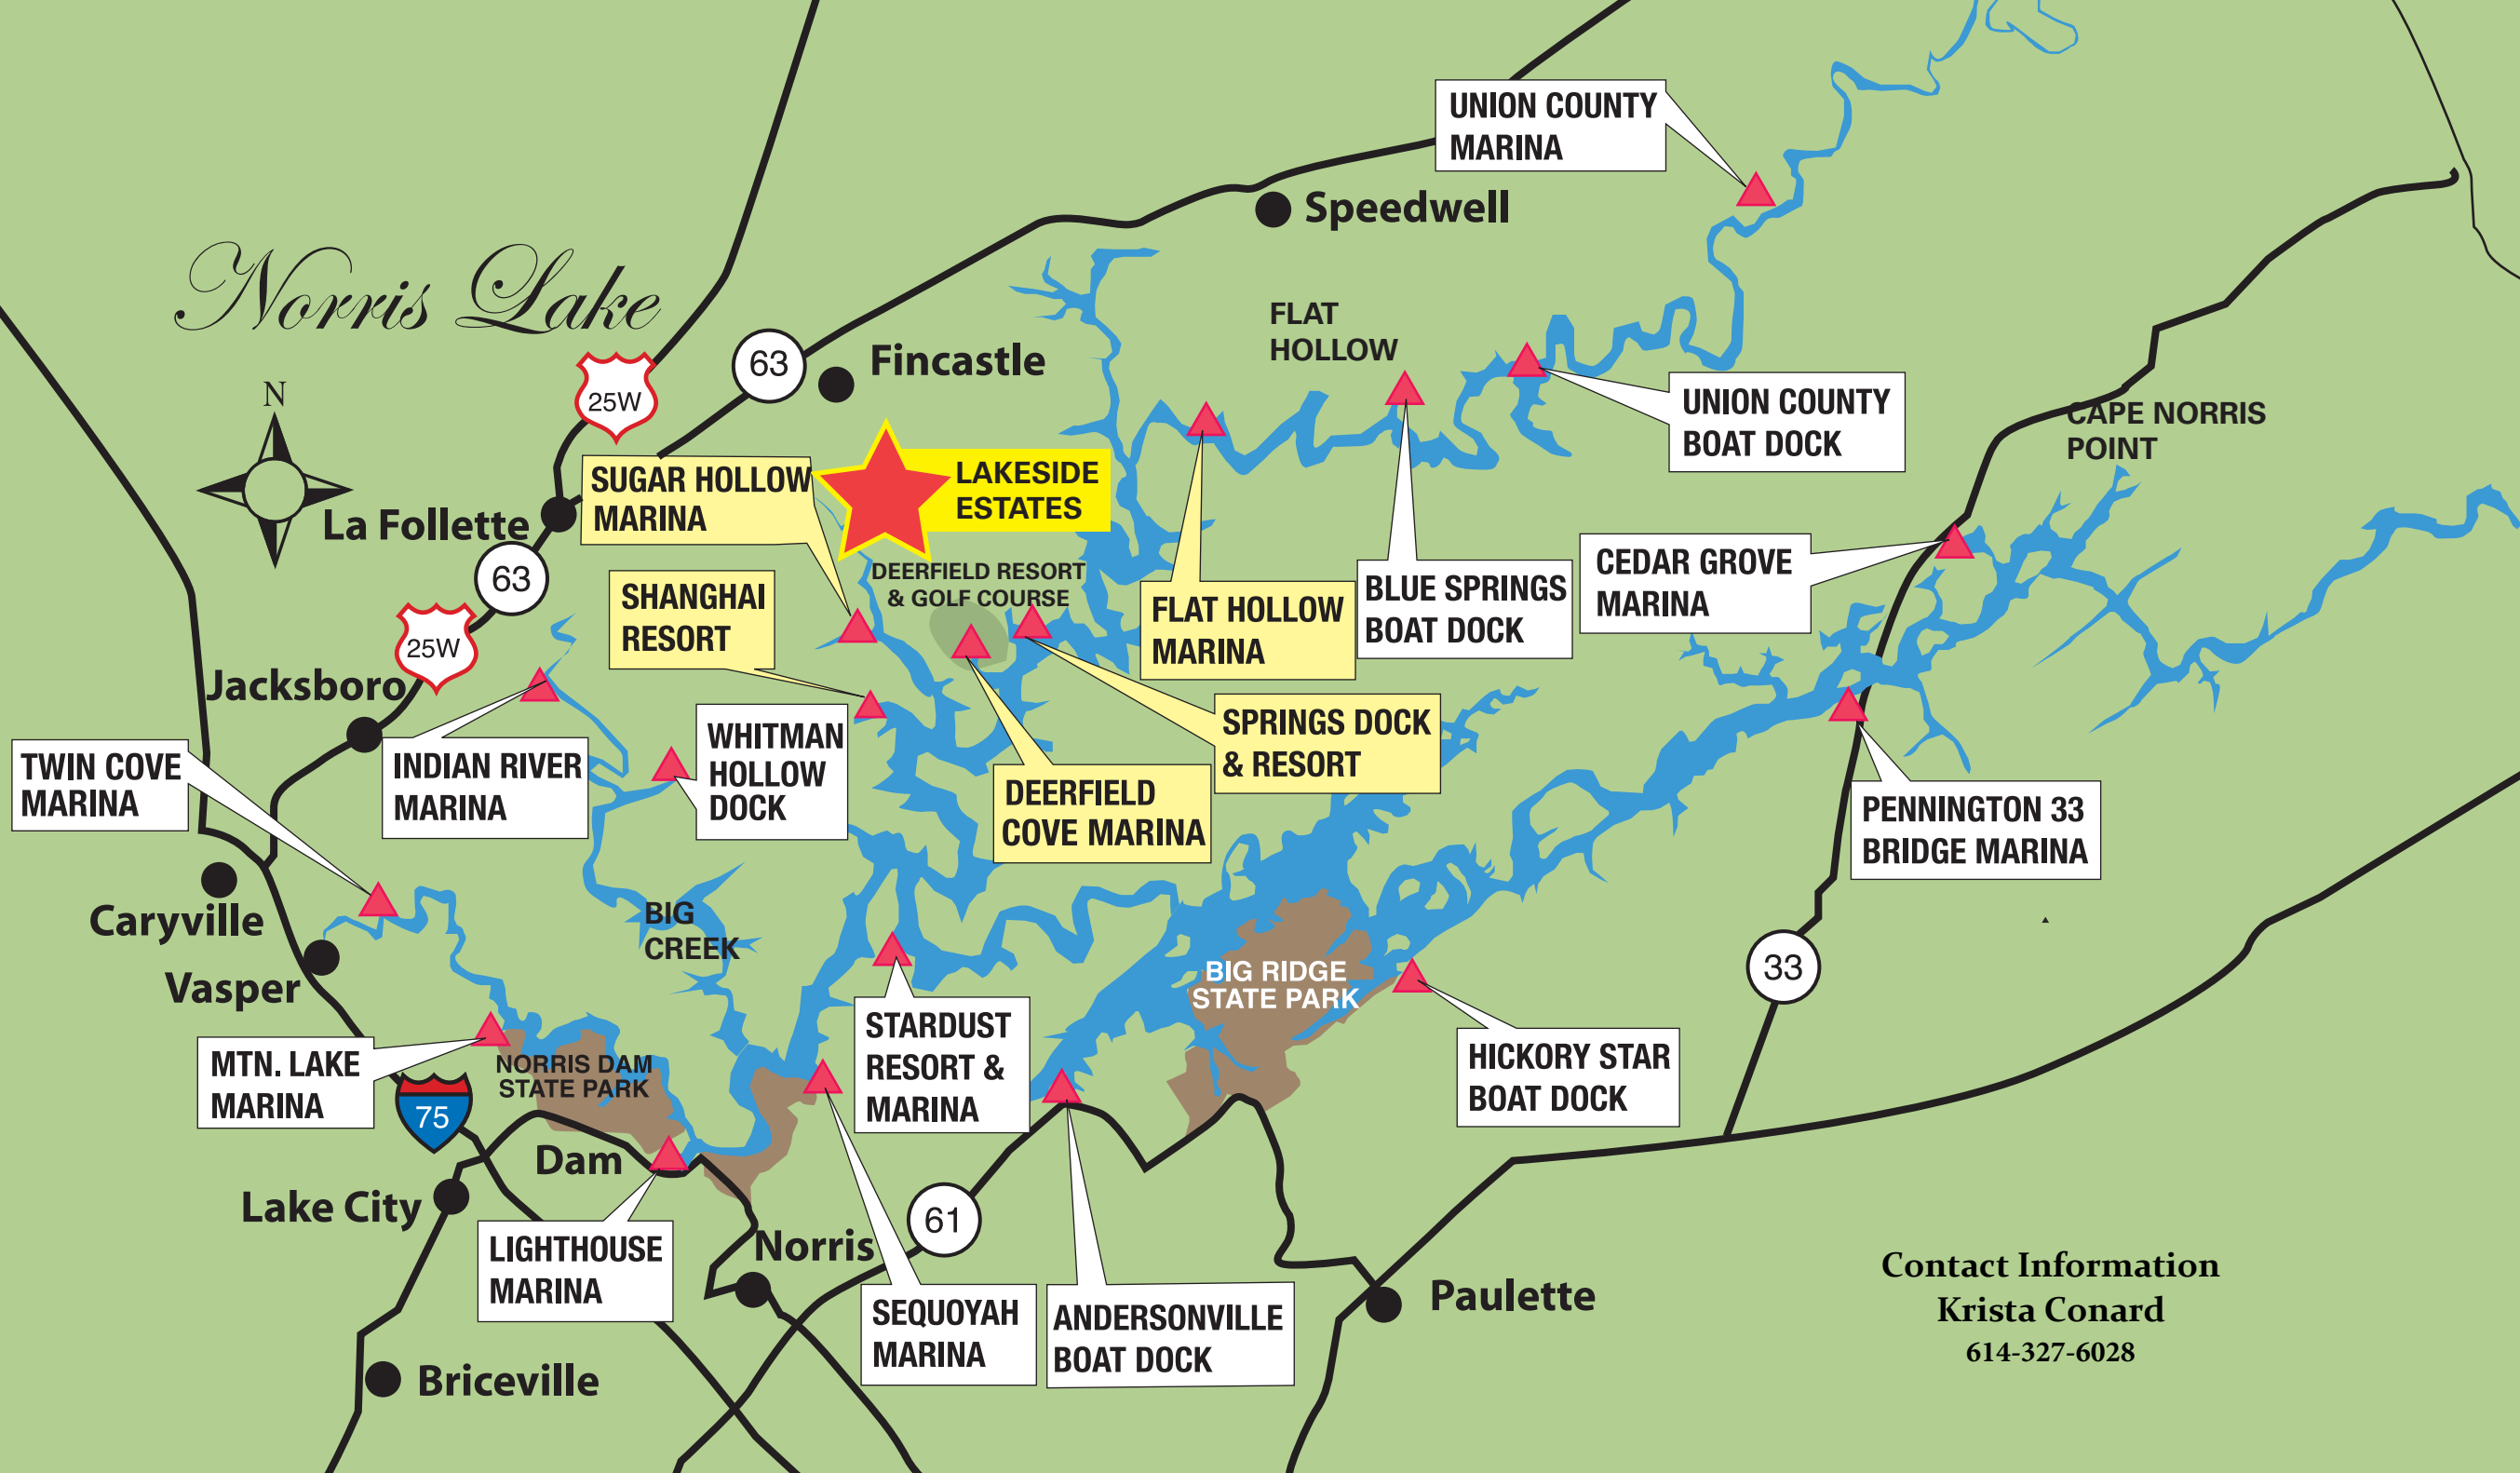

# Norris Lake

TWIN COVE MARINA

INDIAN RIVER MARINA

SHANGHAI RESORT

WHITMAN HOLLOW DOCK

STARDUST RESORT & MARINA

MTN. LAKE MARINA

LIGHTHOUSE MARINA

SEQUOYAH MARINA

ANDERSONVILLE BOAT DOCK

SUGAR HOLLOW MARINA

LAKESIDE ESTATES

DEERFIELD RESORT & GOLF COURSE

DEERFIELD COVE MARINA

FLAT HOLLOW MARINA

SPRINGS DOCK & RESORT

BLUE SPRINGS BOAT DOCK

HICKORY STAR BOAT DOCK

UNION COUNTY BOAT DOCK

CEDAR GROVE MARINA

PENNINGTON 33 BRIDGE MARINA

UNION COUNTY MARINA

Lake City

Norris

Paulette

La Follette

Fincastle

Speedwell

CAPE NORRIS POINT

FLAT HOLLOW

BIG CREEK

BIG RIDGE STATE PARK